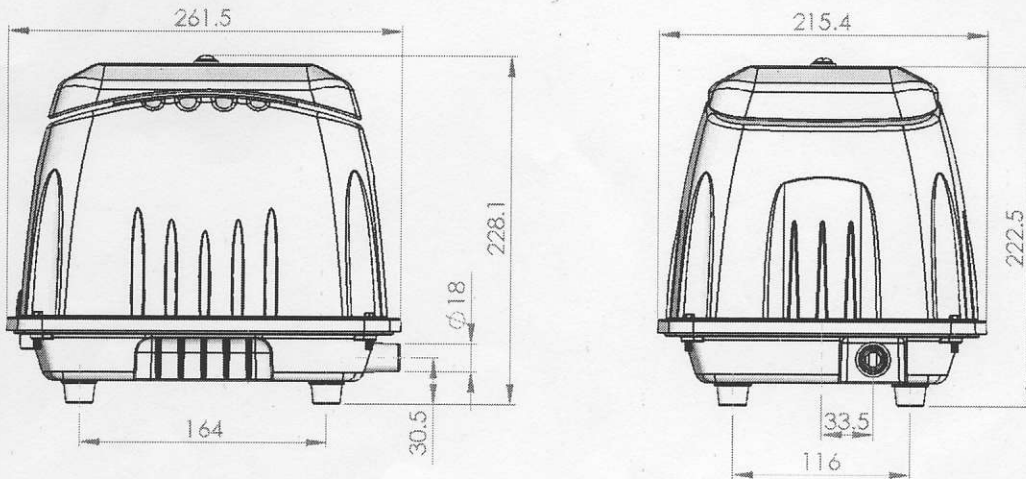

Model No. DBMX80

Performance / Rendimiento / Prestanda

★ Allowance : $\pm 5\%$

Exhaust

Dimensions / Dimensioner (mm)

| Model No. | Voltage (VAC) | Frequency (HZ) | Rated Pressure (kg/cm ²) | Airflow (LPM) | AMP (A) | WATT (W) |
|-----------|---------------|----------------|--------------------------------------|---------------|---------|----------|
| DBMX80 | 110 ~ 120 | 60 | 0.18 | 89 | 1.8 | 95 |
| DBMX80 | 220 ~ 240 | 50 | 0.18 | 87 | 0.63 | 88 |