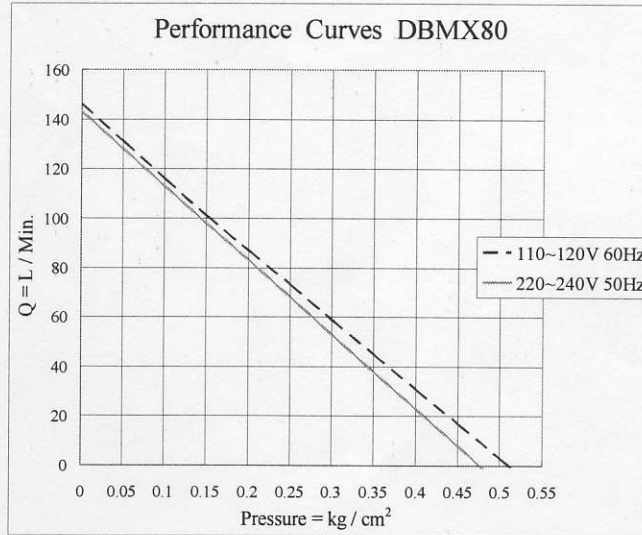

Model No. DBMX80

Performance / Rendimiento / Prestanda

★ Allowance : $\pm 5\%$

Exhaust

Dimensions / Dimensioner (mm)

| Model No. | Voltage (VAC) | Frequency (HZ) | Rated Pressure (kg/cm ²) | Airflow (LPM) | AMP (A) | WATT (W) |
|-----------|---------------|----------------|--------------------------------------|---------------|---------|----------|
| DBMX80 | 110 ~ 120 | 60 | 0.18 | 89 | 1.8 | 95 |
| DBMX80 | 220 ~ 240 | 50 | 0.18 | 87 | 0.63 | 88 |