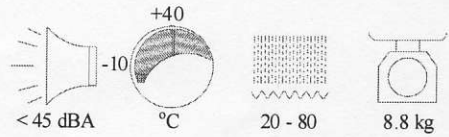

Model No. DBMX80

Performance / Rendimiento / Prestanda

★ Allowance : $\pm 5\%$

Exhaust

Dimensions / Dimensioner (mm)

| Model No. | Voltage (VAC) | Frequency (HZ) | Rated Pressure (kg/cm ²) | Airflow (LPM) | AMP (A) | WATT (W) |
|-----------|---------------|----------------|--------------------------------------|---------------|---------|----------|
| DBMX80 | 110 ~ 120 | 60 | 0.18 | 89 | 1.8 | 95 |
| DBMX80 | 220 ~ 240 | 50 | 0.18 | 87 | 0.63 | 88 |